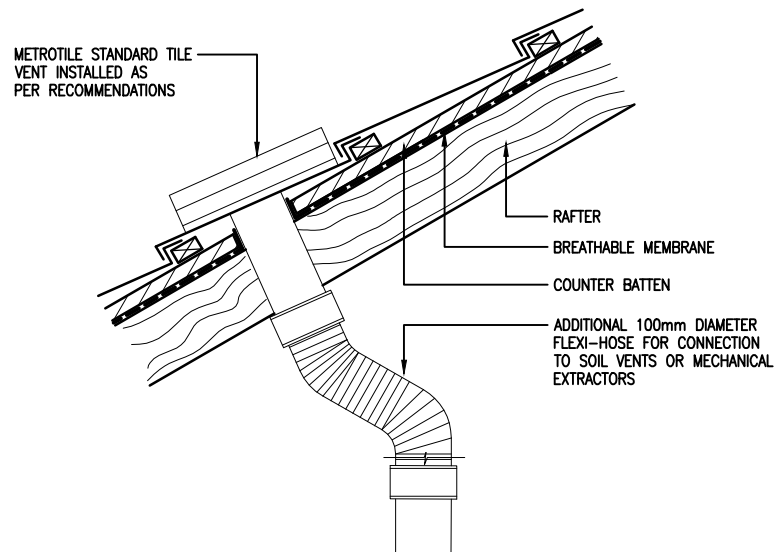

SOIL VENT PIPE THROUGH ROOF

METROTILE STANDARD TILE VENT WITH SOIL AND VENT ADAPTOR

<p style="text-align: center;">Metrotile Lightweight Steel Roofing</p> <p style="text-align: center;">Metrotile UK Ltd., Unit 3, Sheldon Business Park, Sheldon Corner, Chippenham, Wiltshire SN14 0RQ. Tel: +44(0) 1249 658514 Fax: +44(0) 1249 658453 Email: sales@metrotile.co.uk. www.metrotile.co.uk.</p>	CONTENT	DRAWING SCALE
	FLASHINGS:	1:10
	SOIL AND VENT PIPE	DRAWING NUMBER
		M-012
	DATE	OCTOBER 2015
	REVISION	