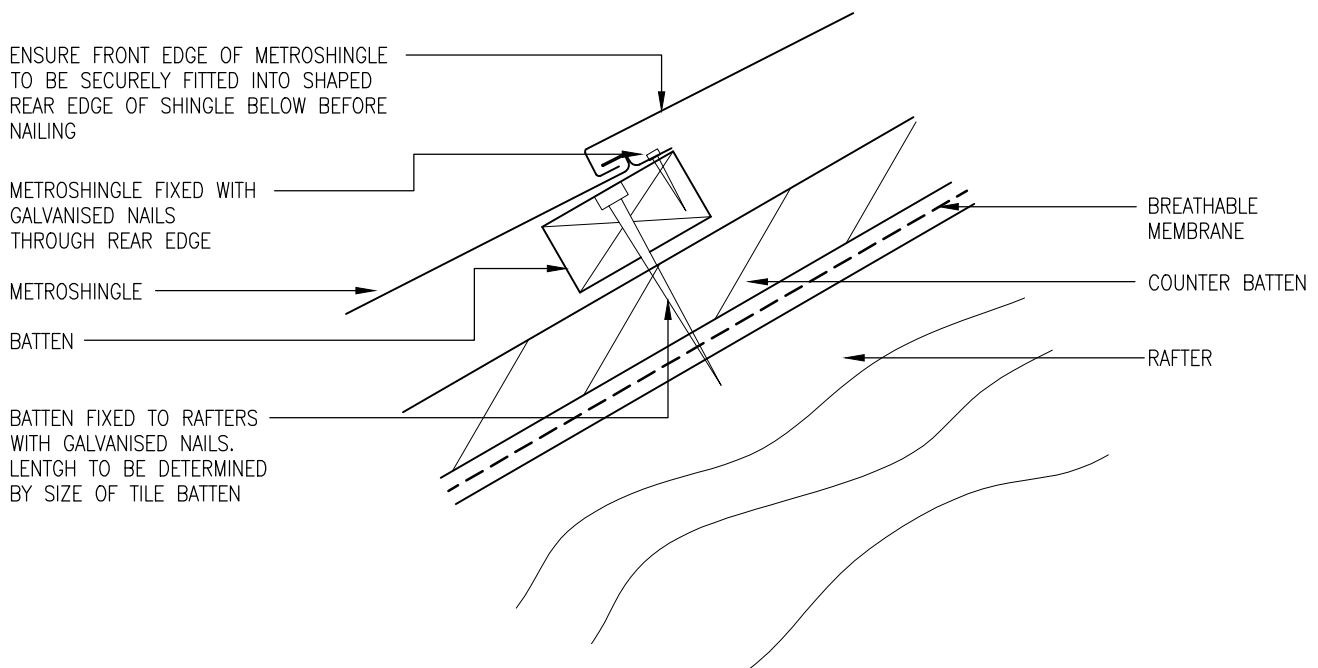

SCALE: 1:10

SCALE: N.T.S.

<p>Metrotile Lightweight Steel Roofing</p> <p>Metrotile UK Ltd., Unit 3, Sheldon Business Park, Sheldon Corner, Chippenham, Wiltshire SN14 0RQ. Tel: +44(0) 1249 658514 Fax: +44(0) 1249 658453 Email: sales@metrotile.co.uk. www.metrotile.co.uk.</p>	<p>CONTENT</p> <p>METROSHINGLE BATTEN SPACING & NAIL FIXINGS</p>	<p>DRAWING SCALE</p> <p>1:10 & N.T.S.</p>
		<p>DRAWING NUMBER</p> <p>M-020</p>
		<p>DATE</p> <p>OCTOBER 2015</p>
		<p>REVISION</p>