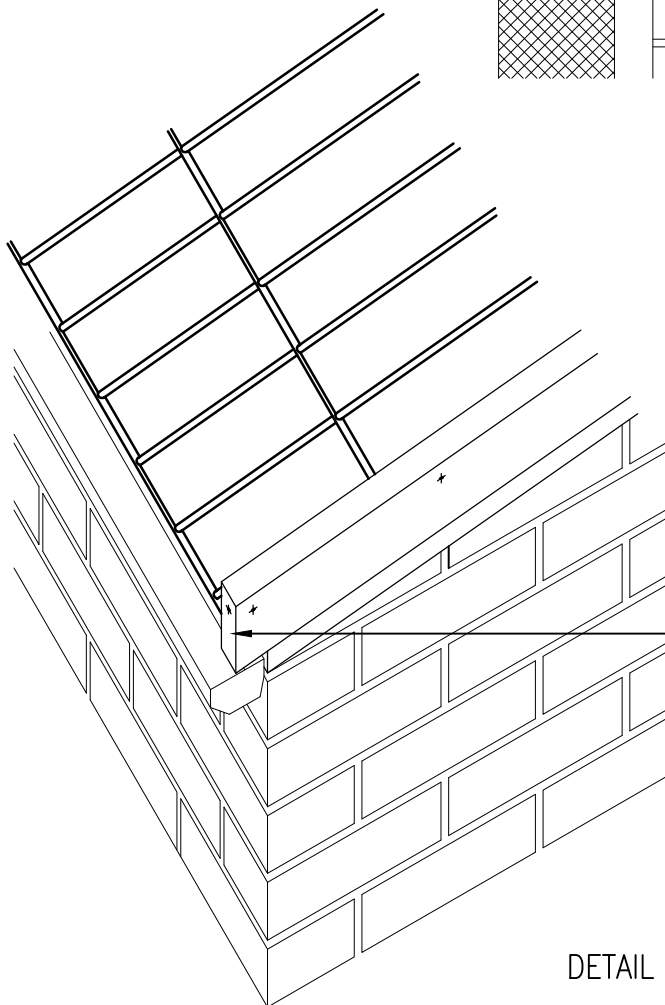

DETAIL AT GUTTER

Metrotile

Lightweight Steel Roofing

Metrotile UK Ltd.,
Unit 3, Sheldon Business Park, Sheldon Corner,
Chippenham, Wiltshire SN14 0RQ.
Tel: +44(0) 1249 658514 Fax: +44(0) 1249 658453
Email: sales@metrotile.co.uk. www.metrotile.co.uk.

CONTENT

METROSHINGLES
VERGES

DRAWING SCALE

1:10

DRAWING NUMBER

M-024

DATE

OCTOBER 2015

REVISION